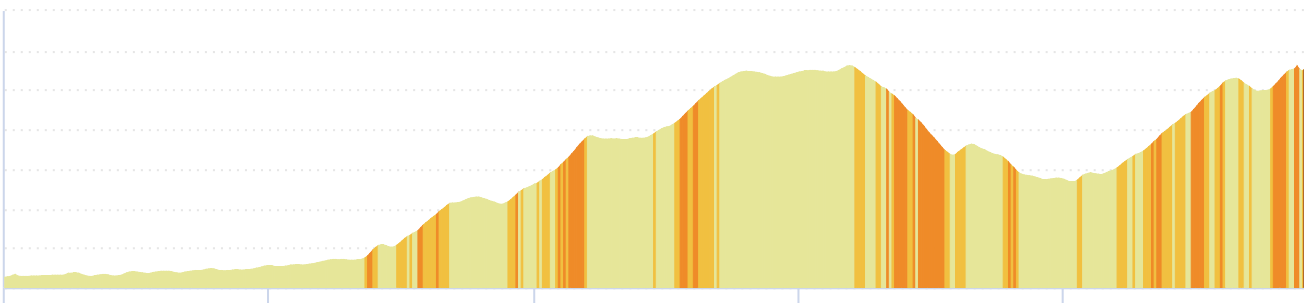

3 km

12480045 | Ciclismo - Strada | Jenne medio

Roviano -> Jenne

49.054 km \uparrow 998 m \downarrow 472 m \blacktriangle 328 m \blacktriangle 864 m

<5% <7% <10% <15% >15%

328m 864m 998m 472m

3 km

Leaflet | Maps © Thunderforest thunderforest.com - Data © OpenStreetMap contributors